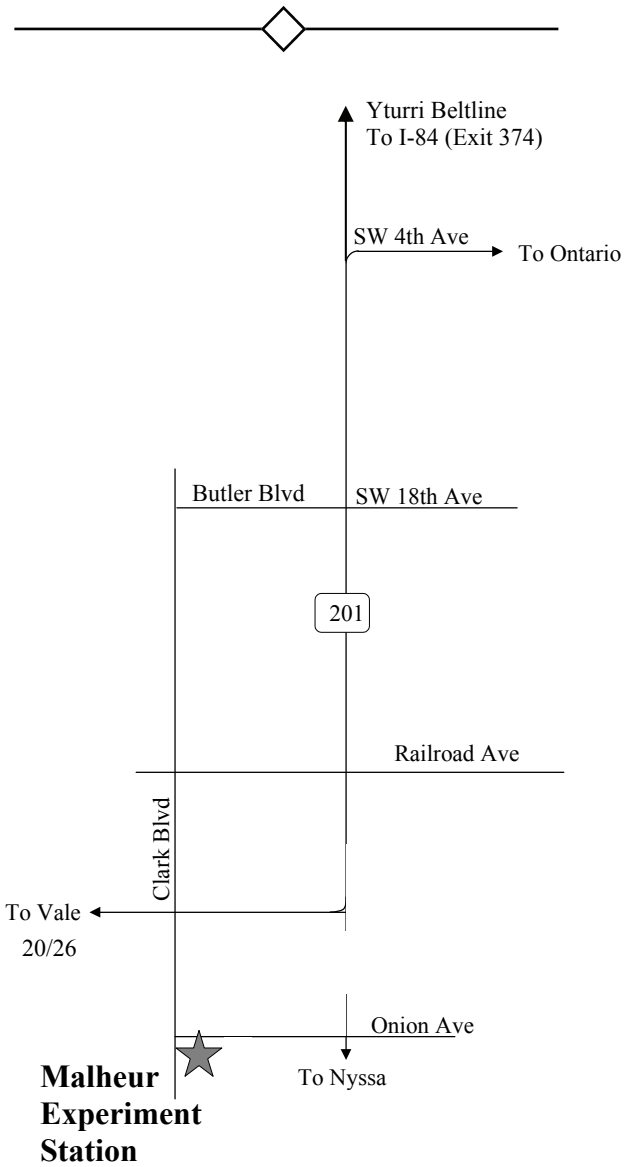

Location:

Malheur Experiment Station
595 Onion Avenue
Ontario, OR 97914
(541) 889-2174

Malheur Experiment Station
Oregon State University
595 Onion Avenue
Ontario, Oregon 97914

Summer
Farm
Festival
and
Malheur
Experiment
Station
Field Day
July 13, 2011